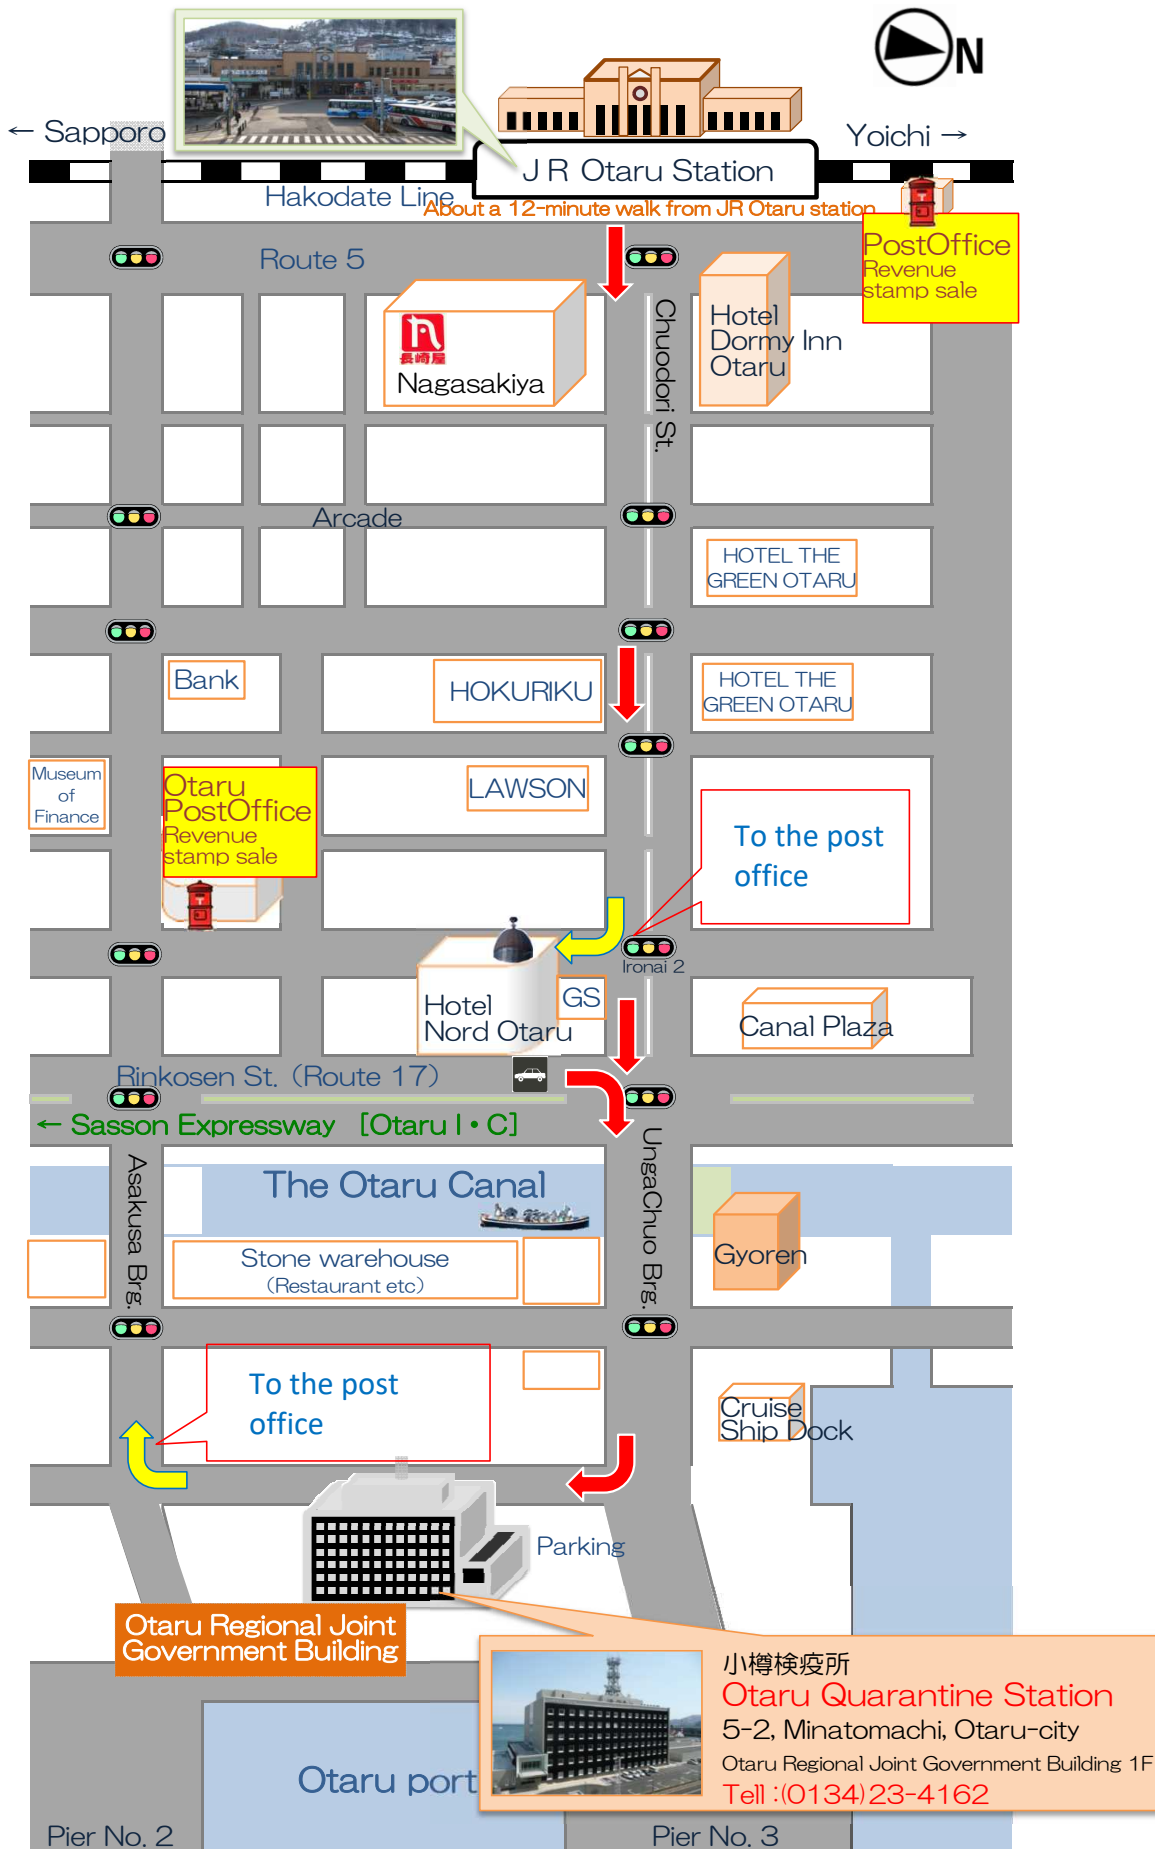

# Otaru Quarantine Station Access Map

 Go straight on Chuo-dori from Otaru Station, about 15 minutes on foot  
 About 5 minutes by car from Otaru I・C